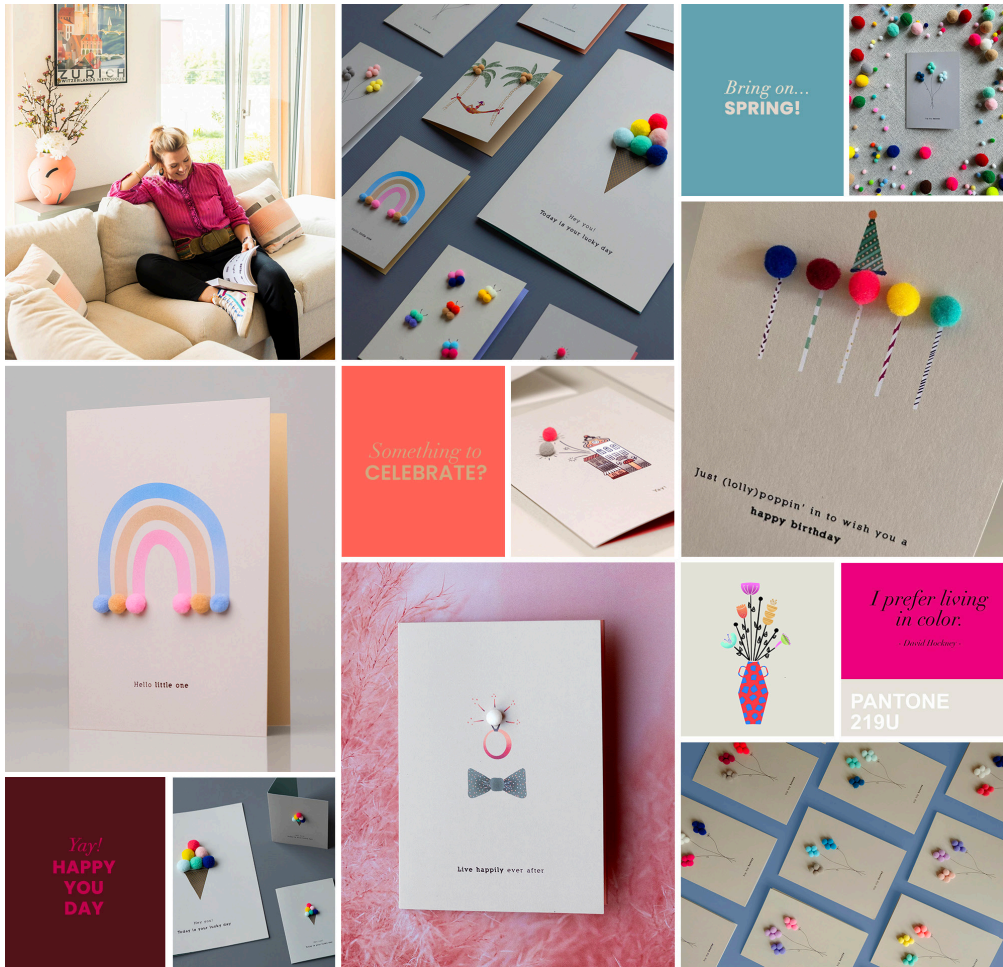

GESCHÄFTSBEDINGUNGEN

Mindestbestellwert für die erste Bestellung: CHF 125.00

Mindestbestellwert für weitere Bestellungen: CHF 75.00

Mindestbestellmenge pro Design: 4 Stück

Lieferzeit: 4-7 Arbeitstagen

Kostenloser Versand in der Schweiz

Zahlungsfrist: 30 Tage ab Rechnungsdatum

Bitte um Kontaktaufnahme für Konditionen bei Abnahme grösserer Mengen

KONTAKT:

Karte Blanche
Larissa Nieuwland
Larissa@visualflavour.com
www.karte-blanche.ch/

Ankenbüel 6 | 8126 Zumikon
die Schweiz
+41 78 250 98 10 (CH)
+31 628 95 96 29 (NL/BE/DE)